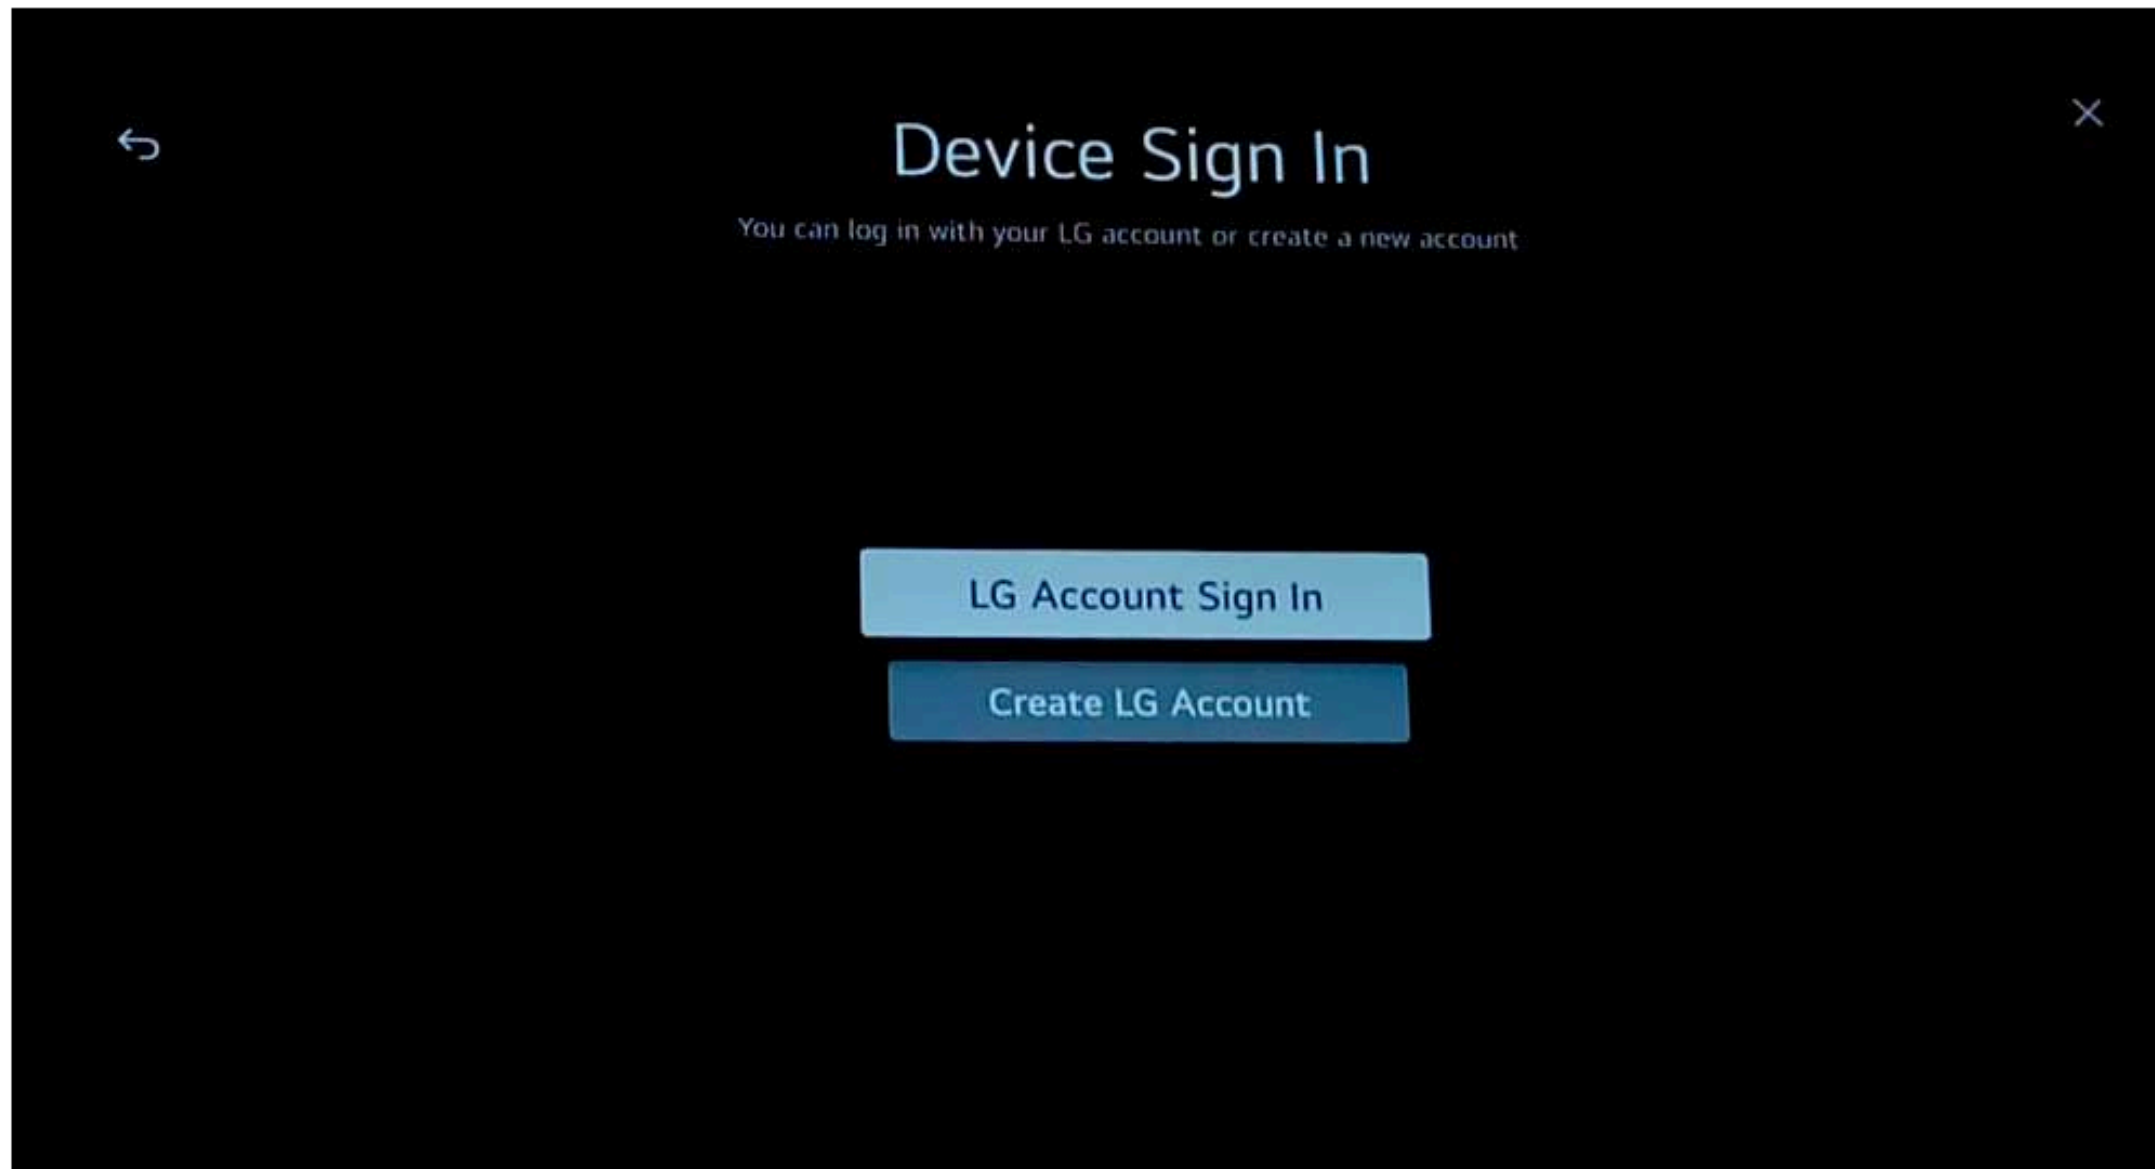

3. Device Sign in: