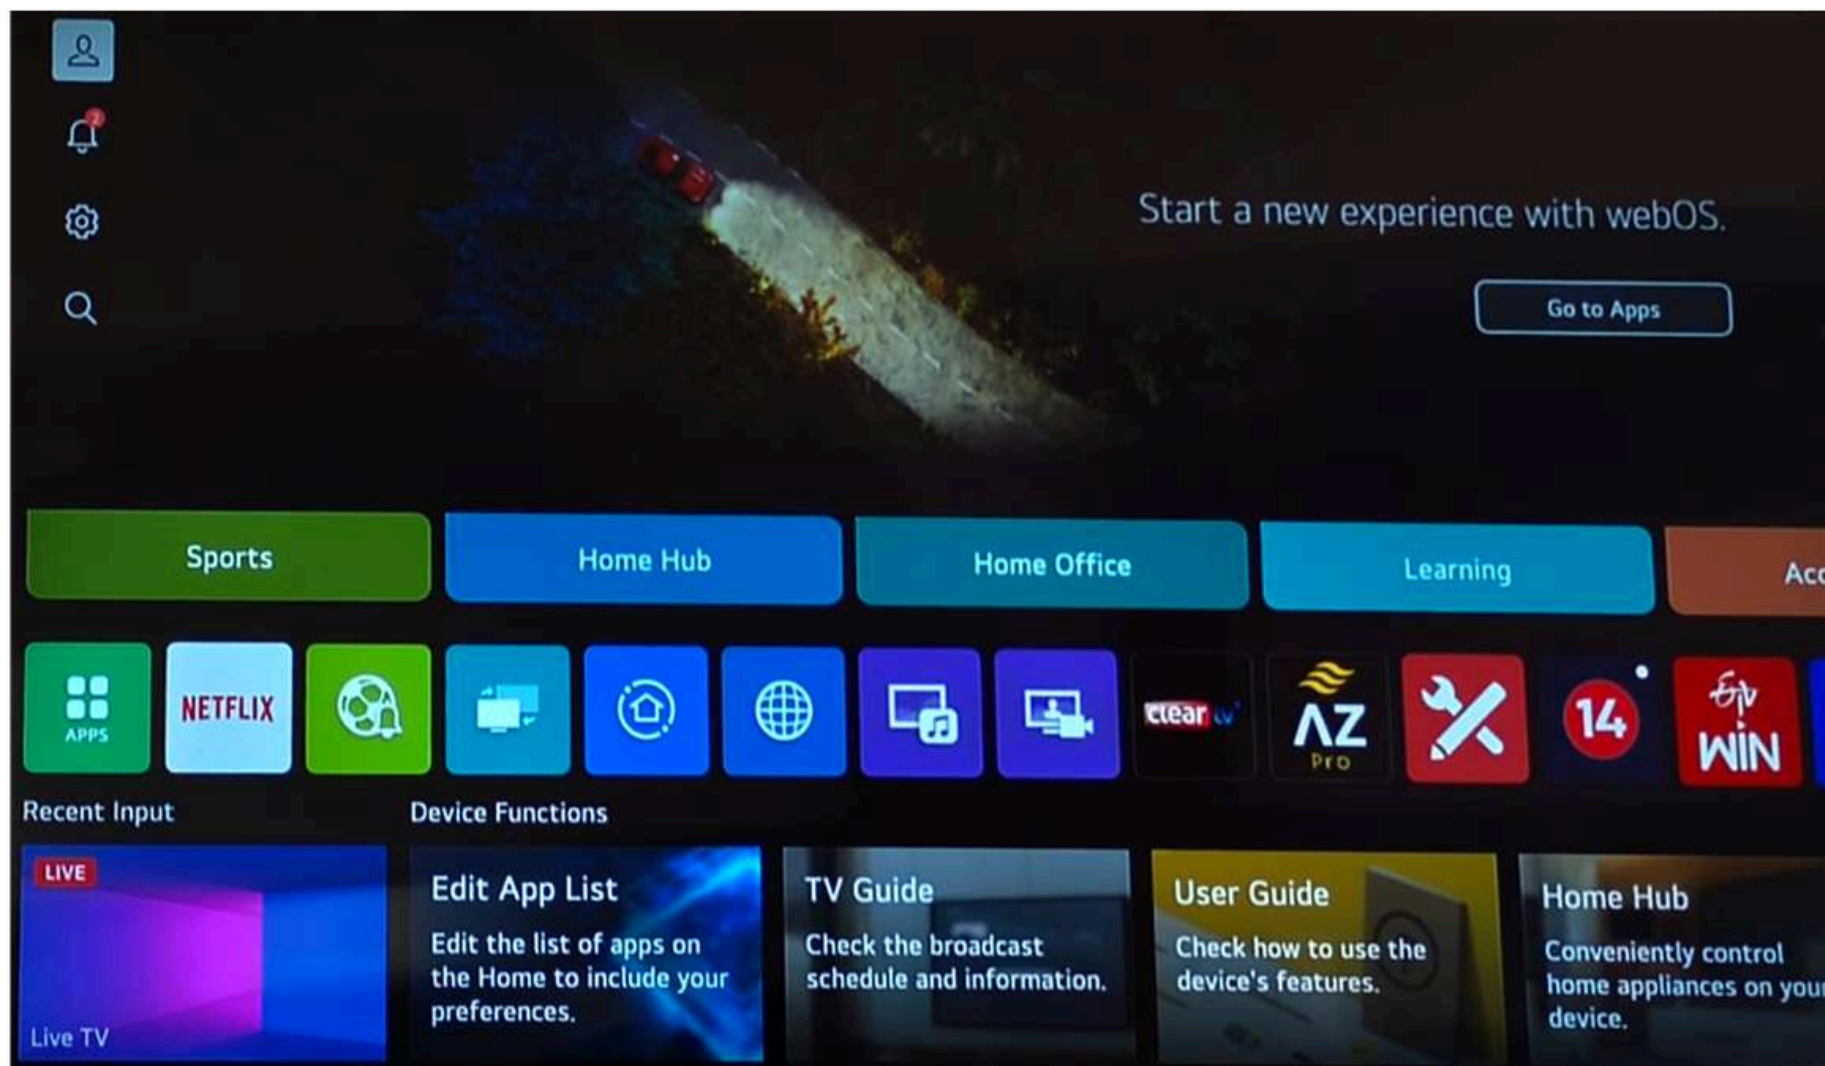

Sign in a LG Account directly on TV

1. **01** Turn on your TV and make sure it's connected to the internet (**Wi-Fi or LAN**).
2. **02** Select LG Account for sign in.
3. **03** Add account to sign in.