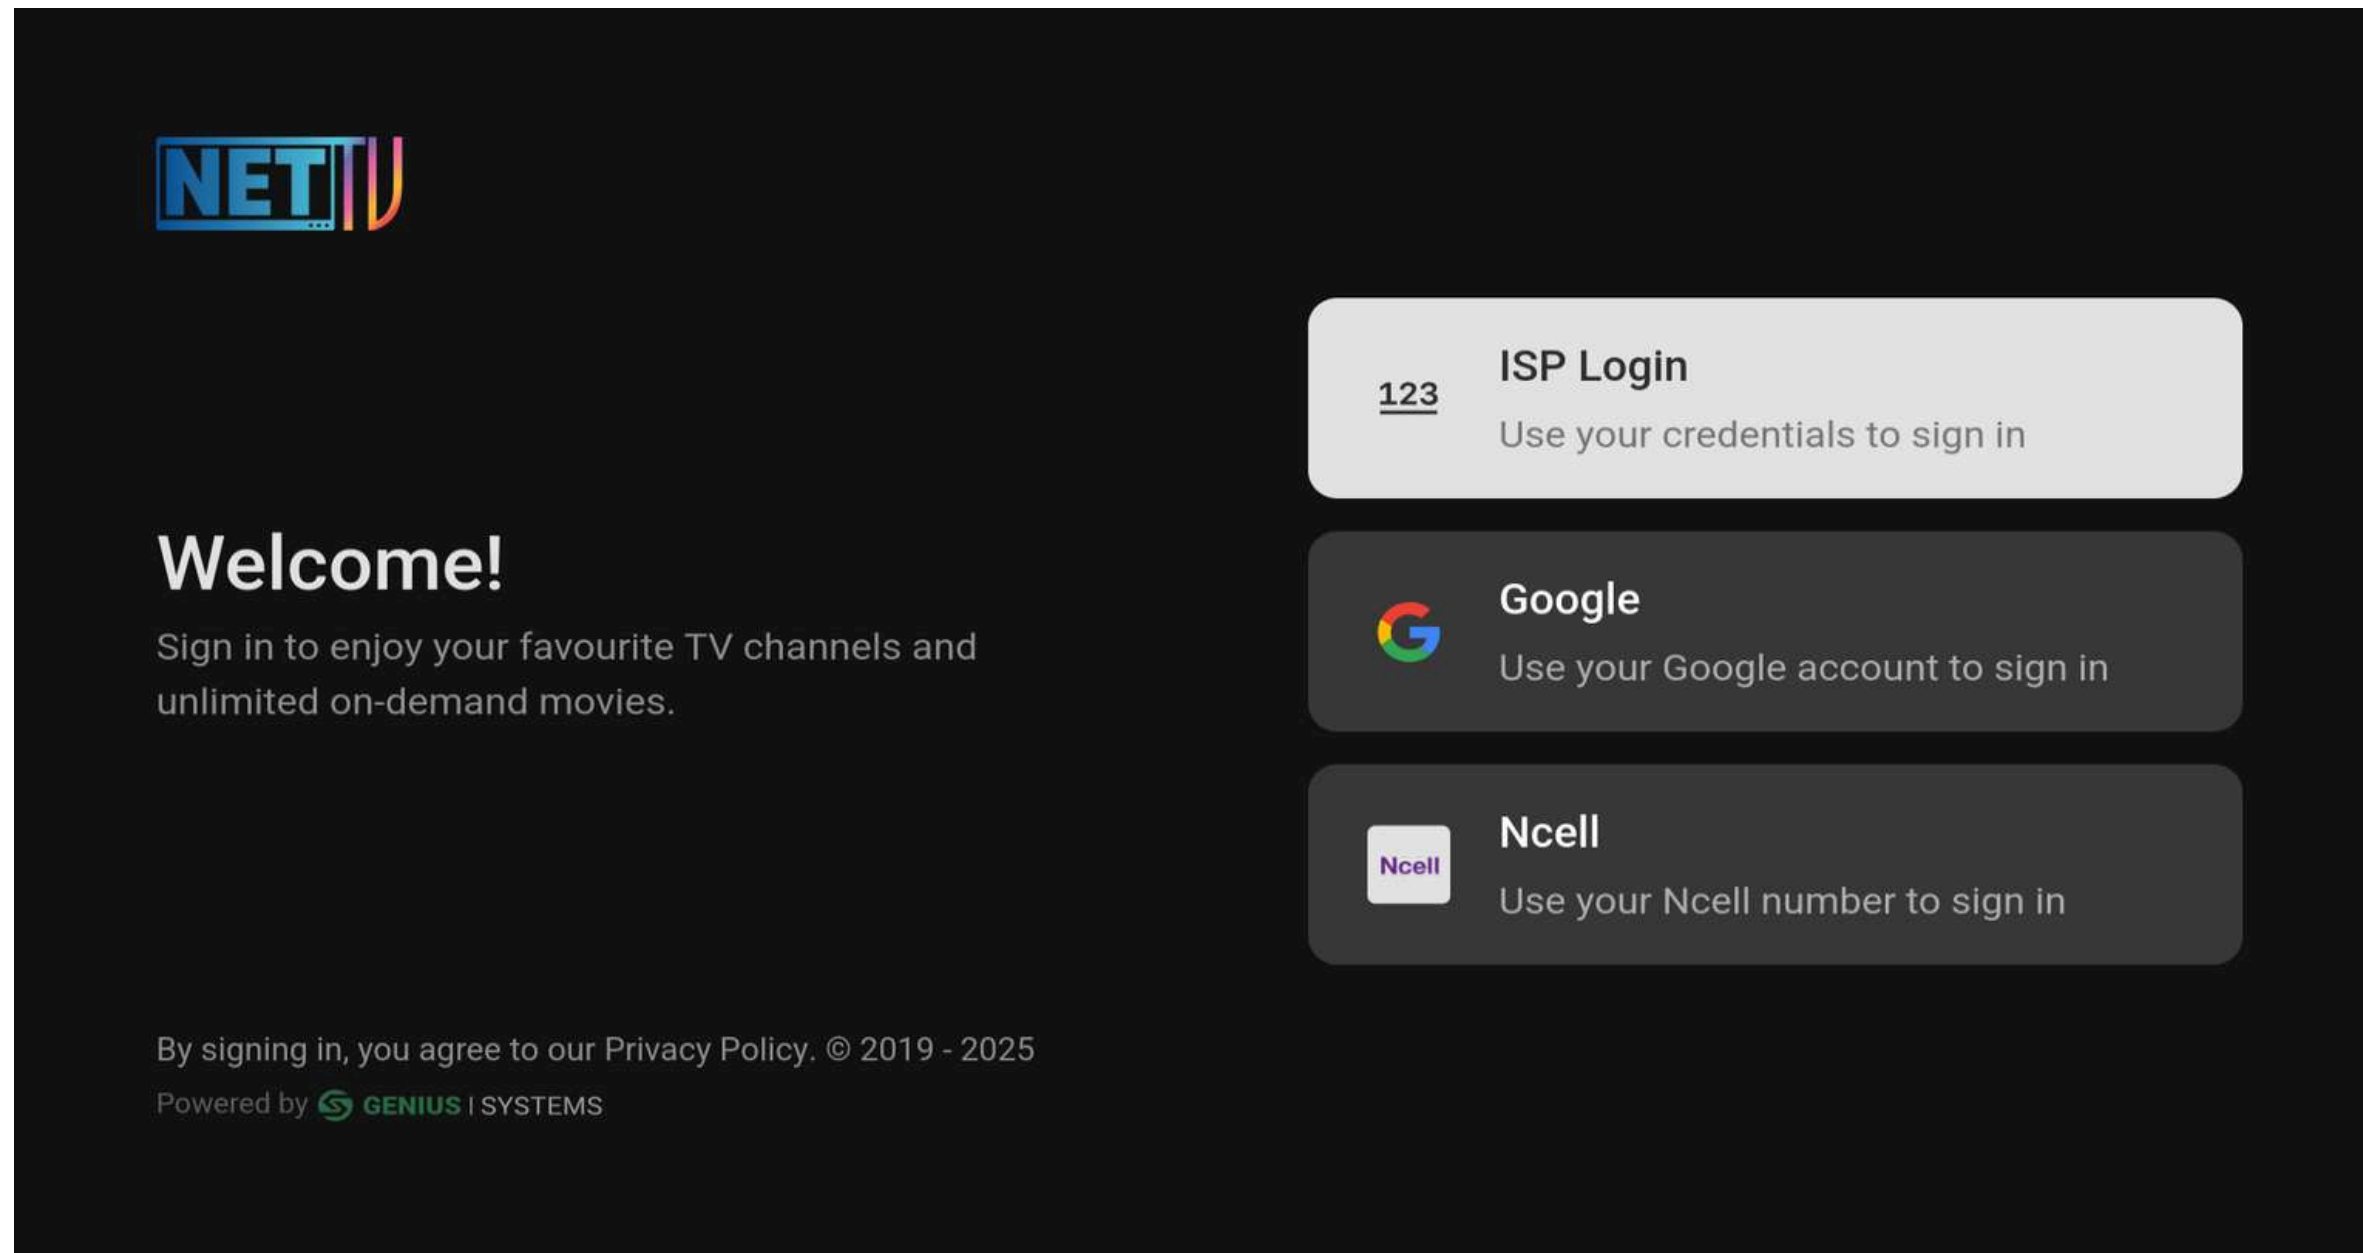

Updated : 11/09/2025  
Version : 2.0.9

**Size** : 16.46MB  
(76MB Free / 549MB)  
**Price** : FREE  
**System Requirements** : Internet

**Screenshots**

Install and Launch NetTV.

Open NetTV on your TV. NetTV can be logged in the following ways.

1. Login with ISP
2. Gmail Login
3. Ncell Login

# 1. Log in with ISP:

A screenshot of the NET TV ISP Login page. The page has a dark background. On the left, there is the NET TV logo, the title "ISP Login", and the instruction "Use your ISP credentials to log in." At the bottom left, there is a copyright notice and the text "Powered by GENIUS | SYSTEMS". On the right, there are three input fields: "Username" with a placeholder "Enter your username here", "Password" with a placeholder "Enter your password here", and "ISP" with a dropdown menu showing "WorldLink Communications Ltd.". Below these fields are two buttons: "Login" and "Back".