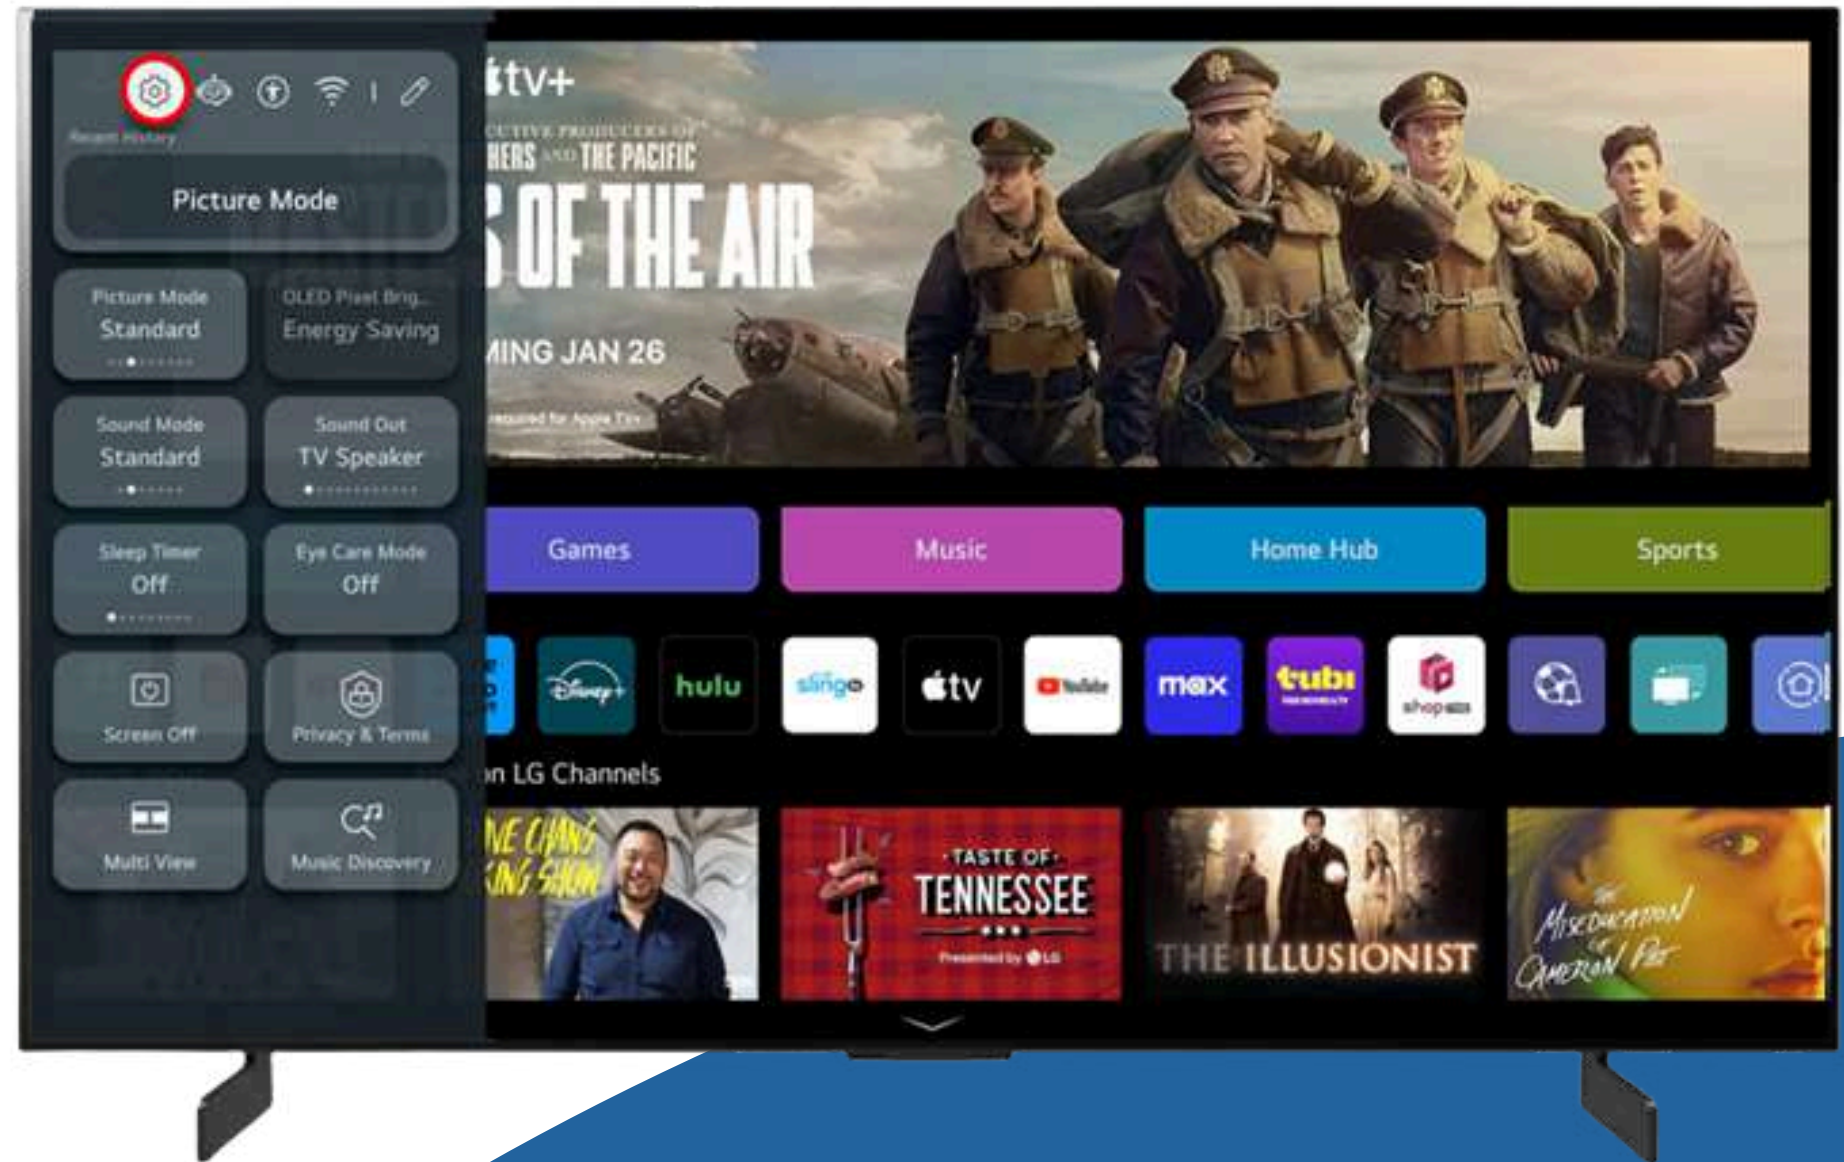

# Installation of NETTV App on LG Webos

---