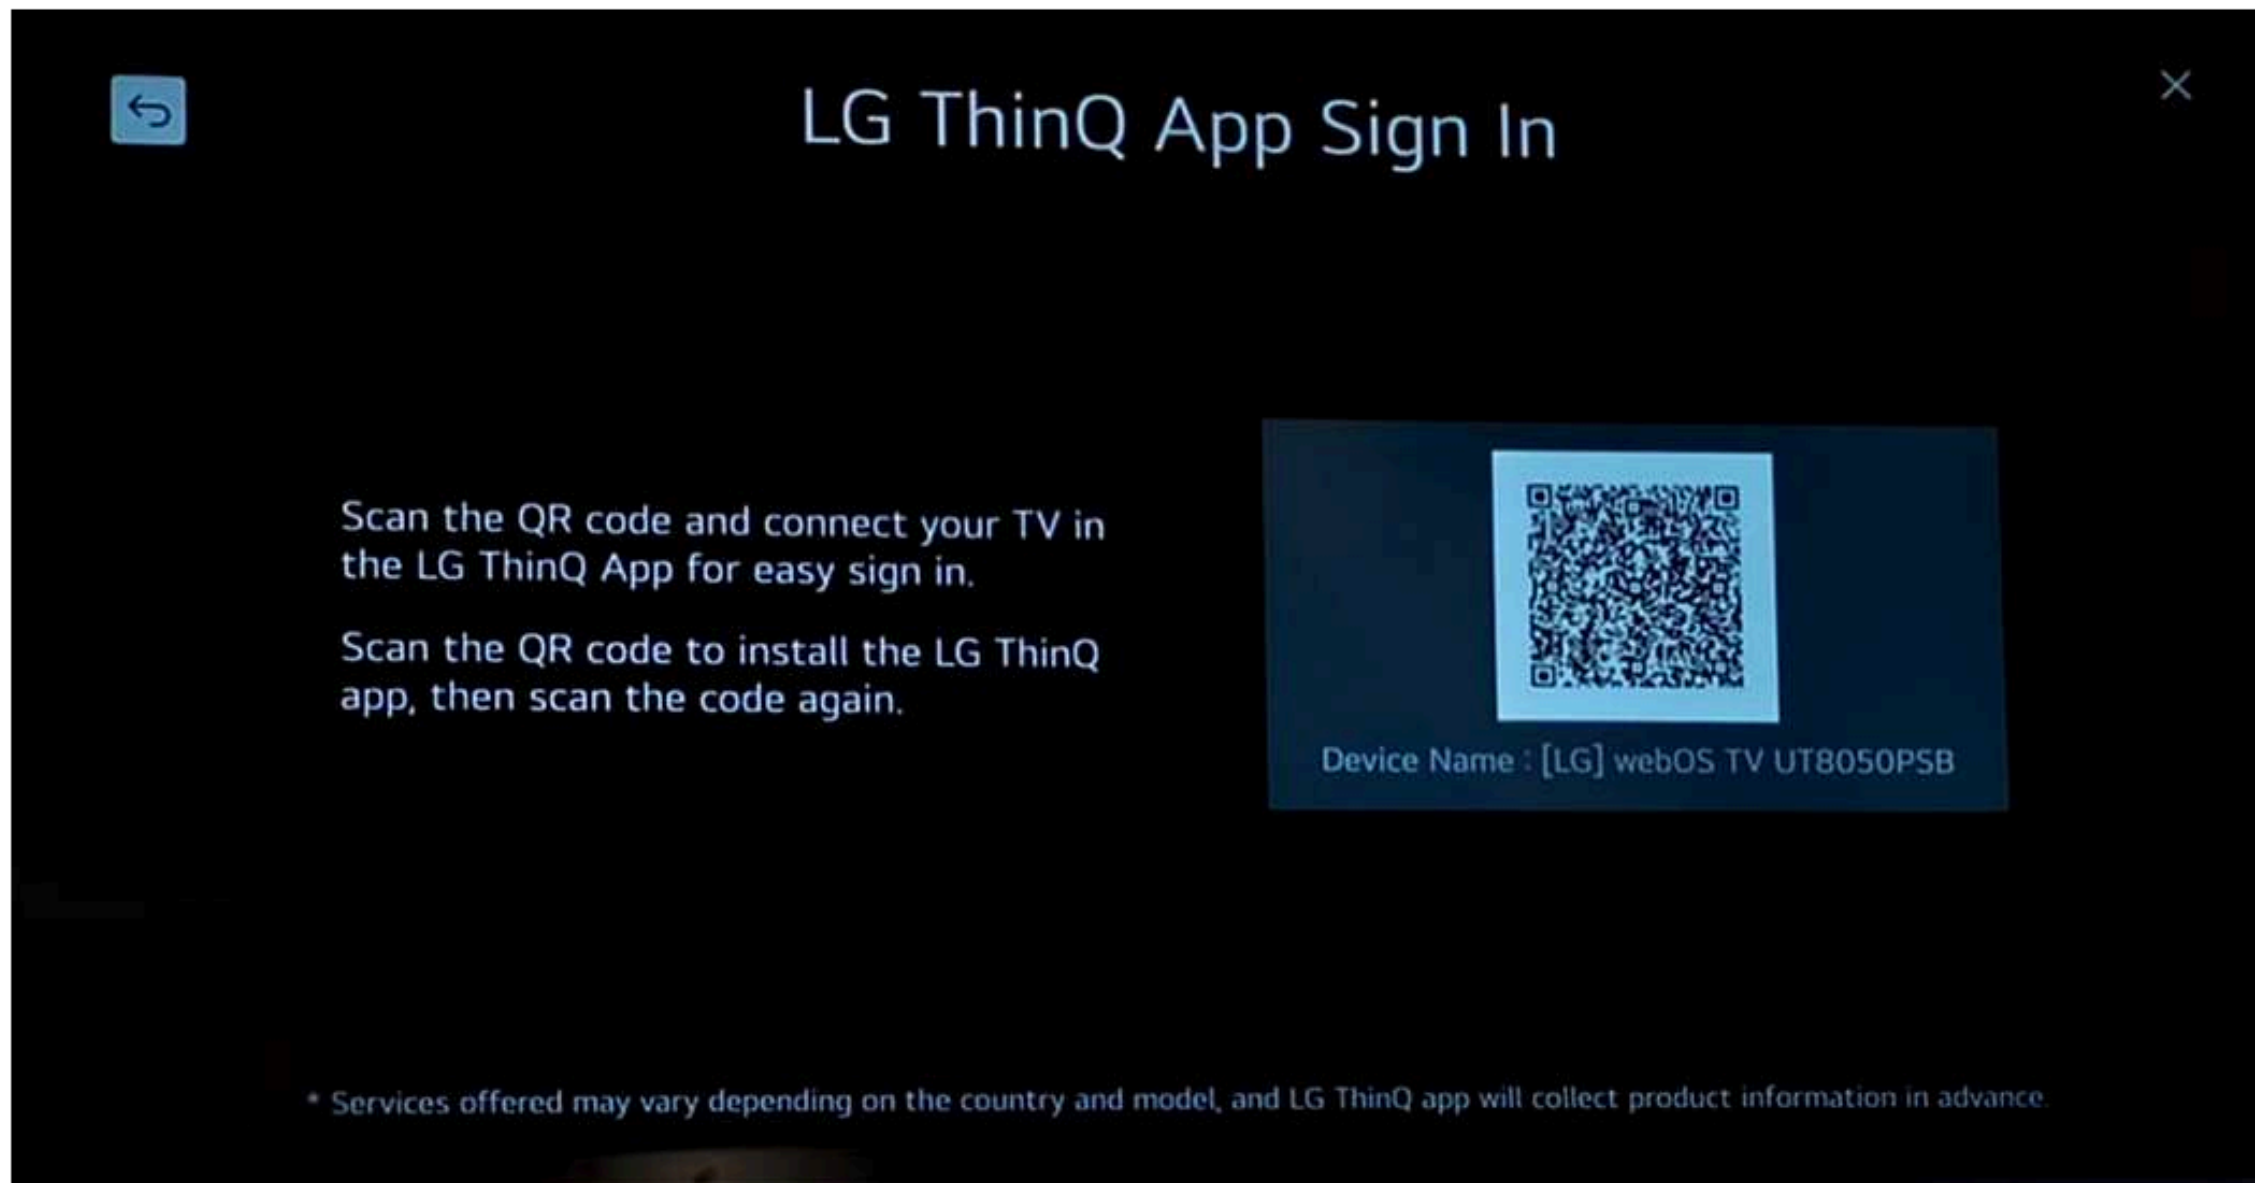

1. LG ThinQ App sign in: