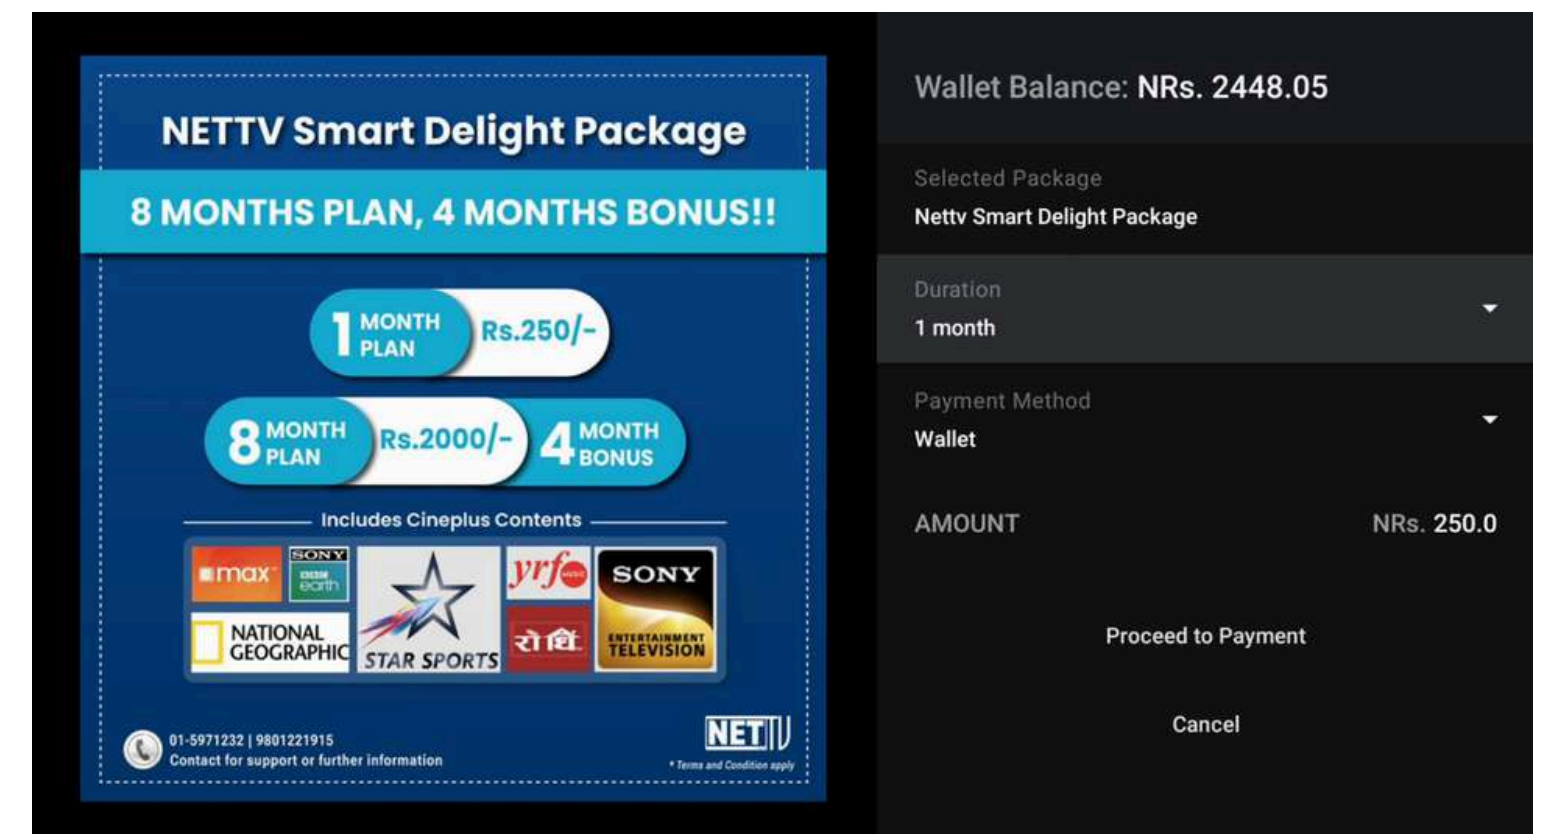

NETTV Package Purchase Process:

1. Go to My Account.
2. View the available NETTV Smart TV Packages.
3. Select your desired Package.
4. Choose the required Duration and Payment Method.
5. Payment Methods:
  - (a) Wallet-If you have sufficient wallet balance in your NETTV account, proceed with the payment.
  - (b) E-Payment-Pay using Khalti or Fonepay and complete the payment process.