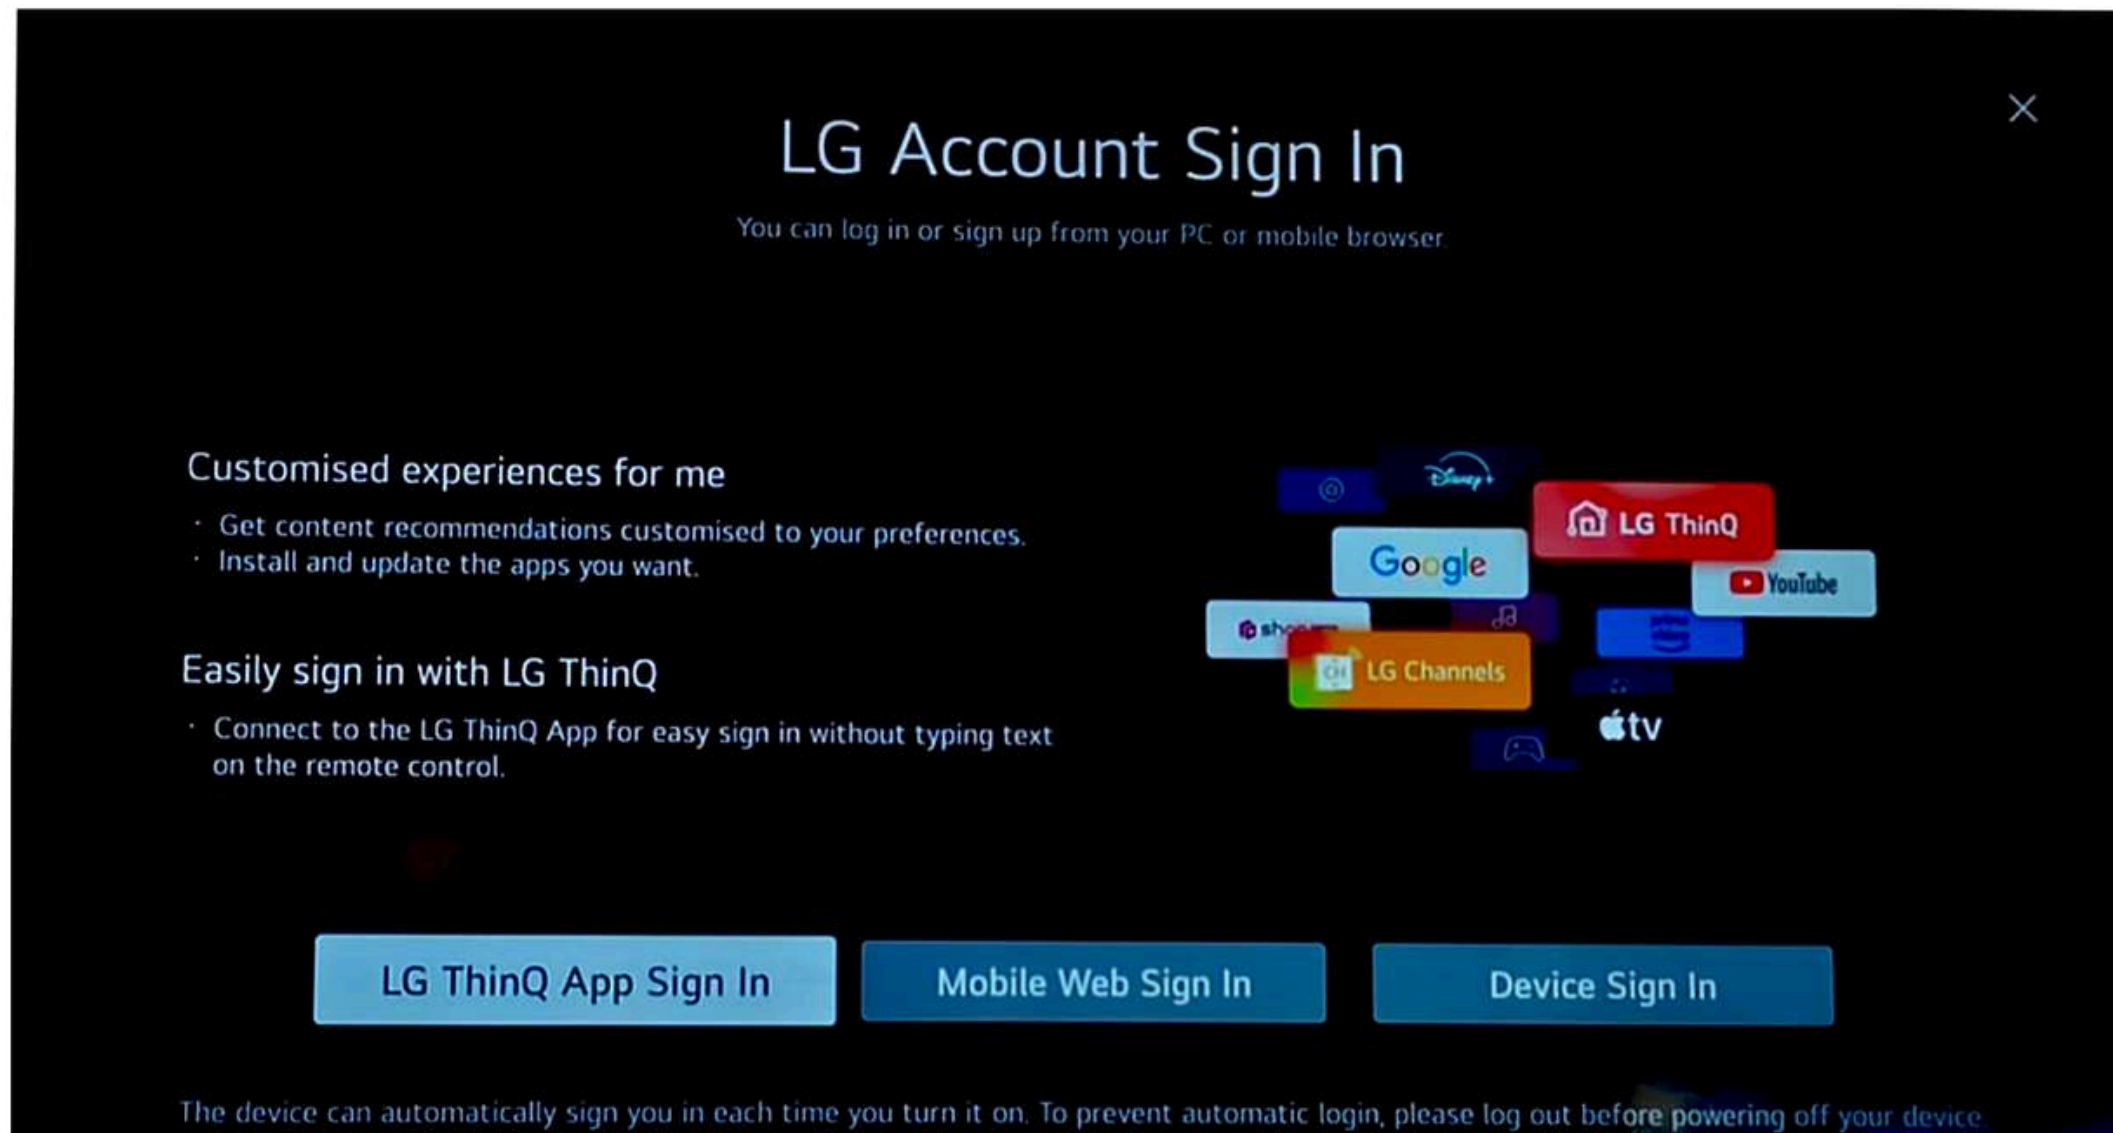

# Sign in a LG Account directly on TV

- 01** Turn on your TV and make sure it's connected to the internet (**Wi-Fi or LAN**).
- 02** Select LG Account for sign in.
- 03** Add account to sign in.

# Sign in a LG Account directly on TV

# Sign in options:

LG Account can be signed in three ways.

1. LG ThinQ App sign in
2. Mobile web sign in
3. Device Sign in

## 2. Mobile web sign in:

The image shows a mobile application interface for "Mobile Web Sign In". At the top, there is a back arrow on the left and a close "X" icon on the right. The title "Mobile Web Sign In" is centered. Below the title, there are two main steps: