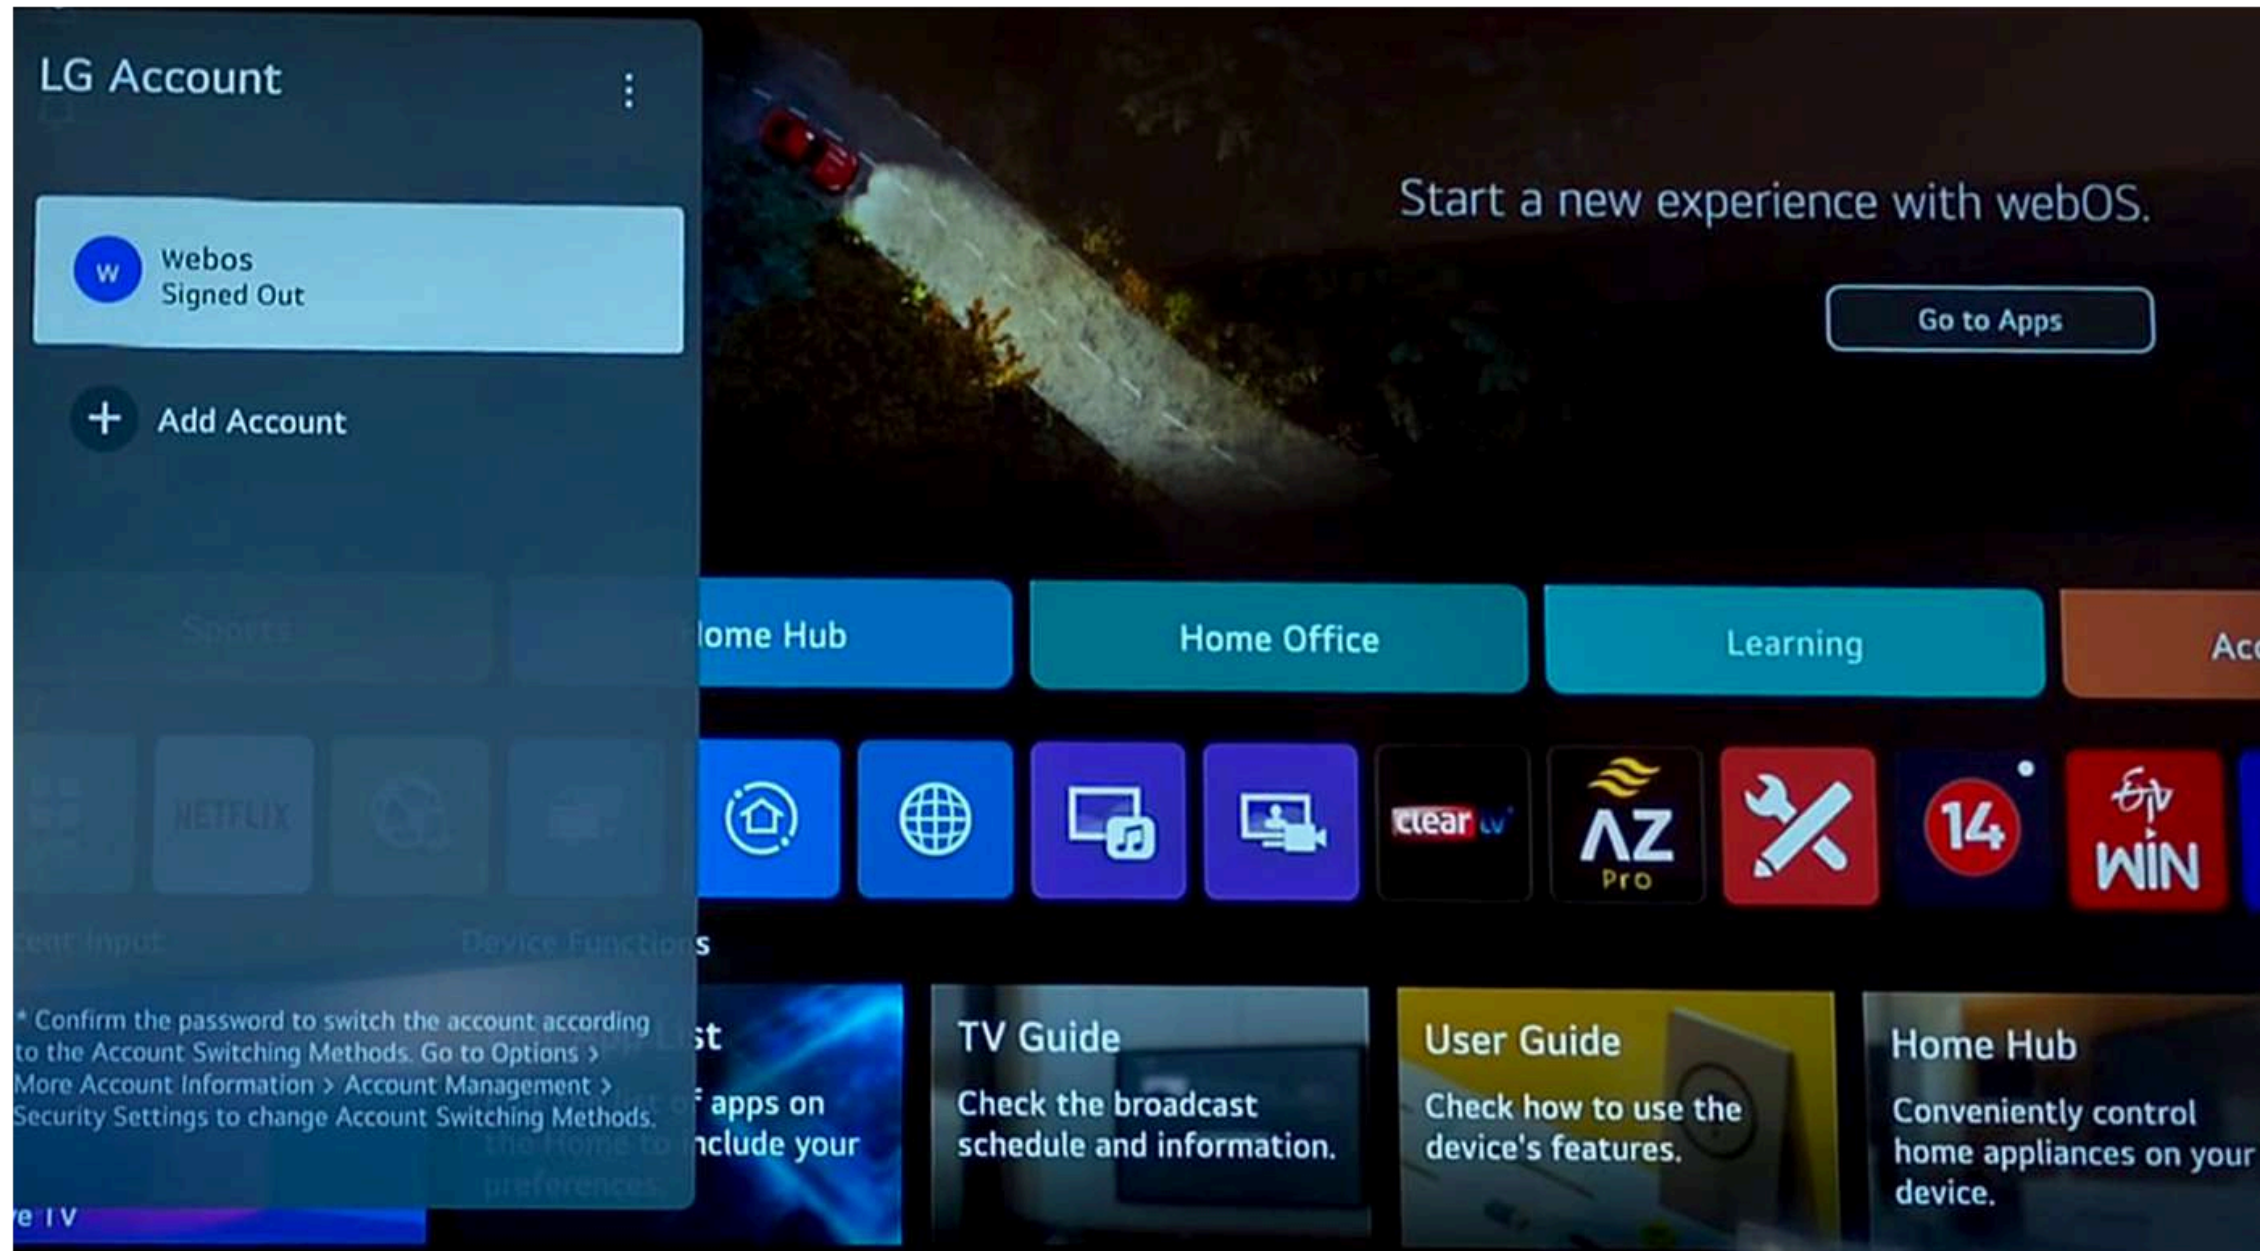

# Sign in a LG Account directly on TV

- 01** Turn on your TV and make sure it's connected to the internet (**Wi-Fi or LAN**).
- 02** Select LG Account for sign in.
- 03** Add account to sign in.

# Sign in a LG Account directly on TV

## 2. Mobile web sign in:

The image shows a mobile application interface for "Mobile Web Sign In". At the top, there is a back arrow on the left and a close "X" icon on the right. The title "Mobile Web Sign In" is centered. Below the title, there are two main steps: